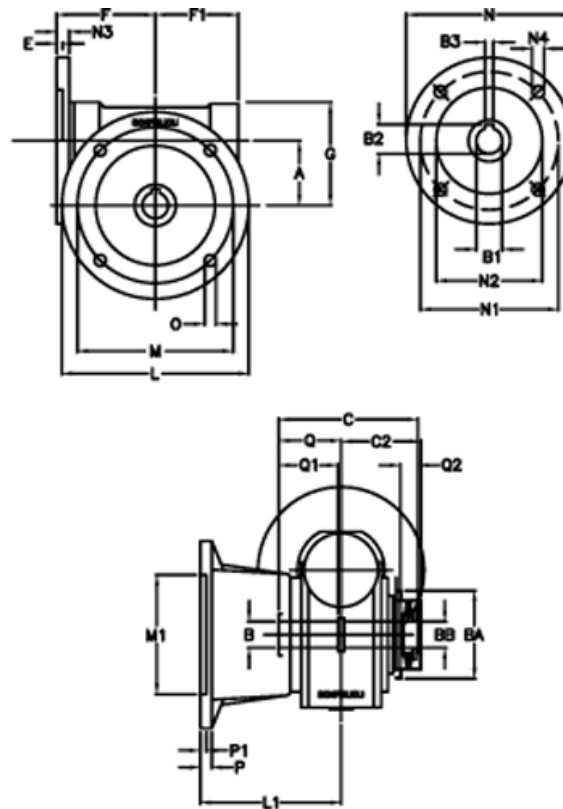

Article number: 390204404662236

Description: Worm Gear with Torque Limiter
VF 44-L2-FA-46-P63B5

Measures

a = 44.6	C2 = 48	m = 87	P = 9
B = 18	Description = VF 44FA-xx-63B5	M1 = 60	P1 = 7
B1 E7 = 11	E = 2	N = 140	Q = 32.0
B2 = 12.8	F = 65	N1 = 115	Q1 = 32
B3 H9 = 4	F1 = 54	N2 = 95	Q2 = 12
BA = 40	g = 71	N3 = 10.5	
BB H7 = 11	L = 110	N4 = 9.5	
C = 79	L1 = 90	O = 8.5	